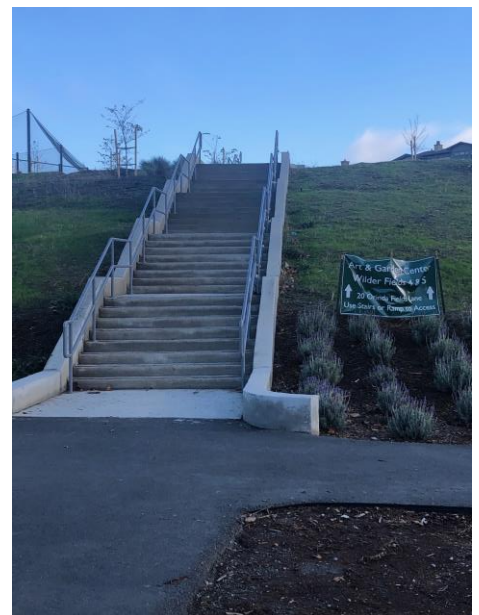

Directions to the Art Gallery at Wilder

Take Highway 24 towards the Caldecott Tunnel. On the East side of the tunnel (Orinda side), take the Wilder exit. Upon entering the Wilder development take the first right into the field parking lots. You will see a sign for the Art & Garden Center. Drive up the hill through the lots as far as possible until you see the stairs up to Fields 4 and 5. Park here and walk up the steps to the main entrance of the venue.

Turn right here onto Orinda Fields Lane

Drive through the lot until you see Field 5

Venue is up these stairs